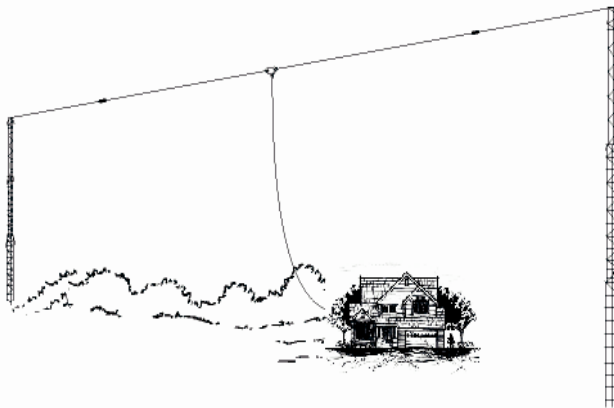

RECOMMENDED INSTALLATION CONFIGURATIONS

ABOVE: HORIZONTAL CONFIGURATION