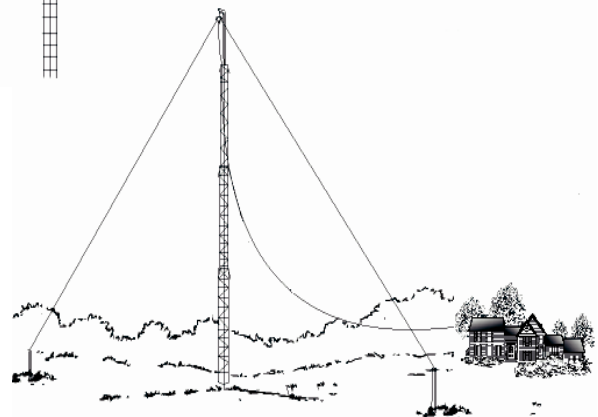

ABOVE: INVERTED "V" CONFIGURATION

21 RIVER ROAD, BAYSWATER WA 6053
AUSTRALIA

EMAIL: sales@bushcommantennas.com

WEBSITE: www.bushcomm.com

PHONE: + 61 8 6144 3204

FOR FURTHER INFORMATION
VISIT OUR WEBSITE
www.bushcomm.com